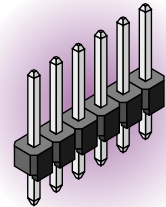

# CRIMPFLEX® housings

## — HOUSING SERIES OF xx

- Removable connection with all types of 0.635 mm (.025") square or round pin headers.
- Housings are side to side and end to end stackable.
- Standard single housing for use with all female contacts or long male pins.

➔ Mates with headers (tin or gold plated)  
ref. 12-17-111-xx-1  
ref. 12-17-141-xx-1

Dimensions in mm

POLARIZATION	LOCKING SYSTEM	NUMBER OF ROWS	NUMBER OF WAYS XX
NO	NO	1	02 → 25 (on request : 26 → 51)