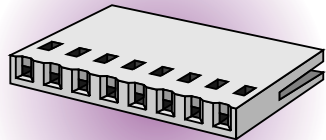

# CRIMPFLEX® housings

## — HOUSING SERIES OF xx

- Removable connection with all types of 0.635 mm (.025") square or round pin headers.
- Housings are side to side and end to end stackable.
- Standard single housing for use with all female contacts or long male pins.

➔ Mates with headers (tin or gold plated)  
ref. 12-17-111-xx-1  
ref. 12-17-141-xx-1

Dimensions in mm

POLARIZATION	LOCKING SYSTEM	NUMBER OF ROWS	NUMBER OF WAYS XX
NO	NO	1	02 → 25 (on request : 26 → 51)