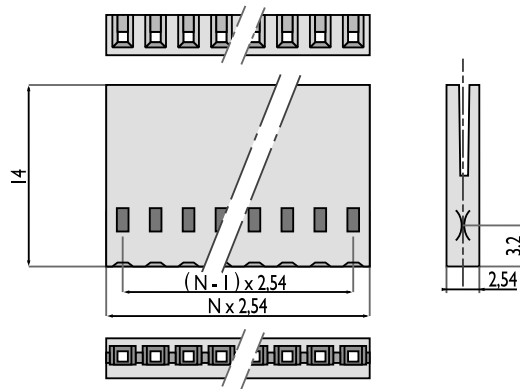

## — HOUSING SERIES OF xx

- Removable connection with all types of 0.635 mm (.025") square or round pin headers.
- Housings are side to side and end to end stackable.
- Standard single housing for use with all female contacts or long male pins.

➔ Mates with headers (tin or gold plated)  
ref. 12-17-111-xx-1  
ref. 12-17-141-xx-1

Dimensions in mm

POLARIZATION	LOCKING SYSTEM	NUMBER OF ROWS	NUMBER OF WAYS XX
NO	NO	1	02 → 25 (on request : 26 → 51)