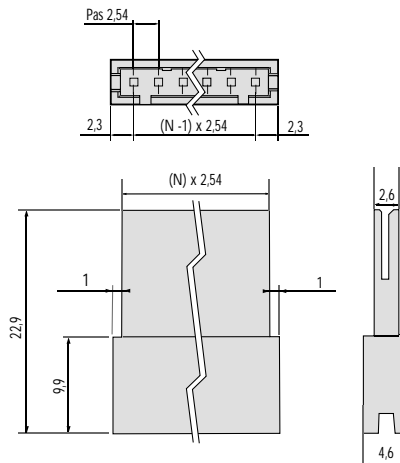

CRIMPFLEX® housings

HOUSING SERIES 1L xx

- This housing allows industry standard polarization.
- It allows the locking of OM/OL xx female references.
- Use with all square male pins.

Dimensions in mm

POLARIZATION	LOCKING SYSTEM	NUMBER OF ROWS	NUMBER OF WAYS XX
YES	YES	1	02 → 25

HOUSING SERIES 1P xx

- This housing allows the locking of OP xx industry standard polarized housing.
- This housing is available by special order only.

Dimensions in mm

POLARIZATION	LOCKING SYSTEM	NUMBER OF ROWS	NUMBER OF WAYS XX
YES	NO	1	02 → 25