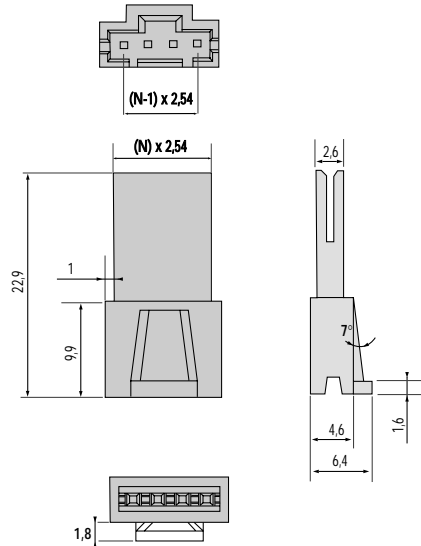

CRIMPFLEX® housings

HOUSING SERIES 1L xx

- This housing allows industry standard polarization.
- It allows the locking of OM/OL xx female references.
- Use with all square male pins.

Dimensions in mm

POLARIZATION	LOCKING SYSTEM	NUMBER OF ROWS	NUMBER OF WAYS XX
YES	YES	1	02 → 25

HOUSING SERIES 1P xx

- This housing allows the locking of OP xx industry standard polarized housing.
- This housing is available by special order only.

Dimensions in mm

POLARIZATION	LOCKING SYSTEM	NUMBER OF ROWS	NUMBER OF WAYS XX
YES	NO	1	02 → 25