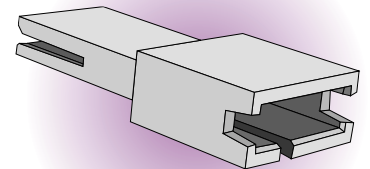

CRIMPFLEX® housings

HOUSING SERIES 1L xx

- This housing allows industry standard polarization.
- It allows the locking of OM/OL xx female references.
- Use with all square male pins.

Dimensions in mm

POLARIZATION	LOCKING SYSTEM	NUMBER OF ROWS	NUMBER OF WAYS XX
YES	YES	1	02 → 25

HOUSING SERIES 1P xx

- This housing allows the locking of OP xx industry standard polarized housing.
- This housing is available by special order only.

Dimensions in mm

POLARIZATION	LOCKING SYSTEM	NUMBER OF ROWS	NUMBER OF WAYS XX
YES	NO	1	02 → 25