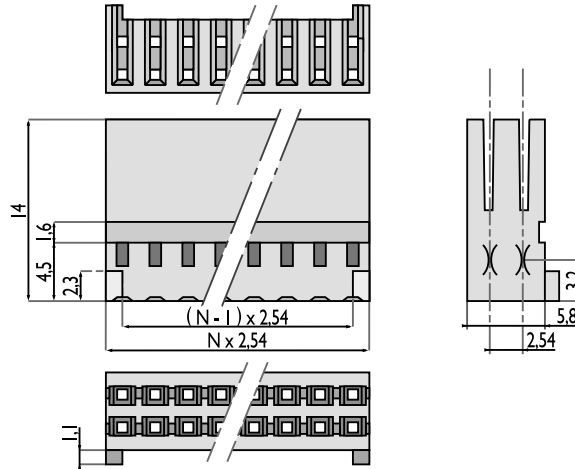

HOUSING SERIES 4E xx

- This housing is used with double row walled headers.
- It allows polarization and locking.

→ Mates with walled headers
 ref. 1Y-20-111-xx-1
 ref. 1Y-20-141-xx-1

Dimensions in mm

POLARIZATION	LOCKING SYSTEM	NUMBER OF ROWS	NUMBER OF WAYS XX
YES	YES	2	04 → 50