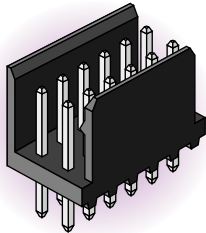

HOUSING SERIES 4E xx

- This housing is used with double row walled headers.
- It allows polarization and locking.

→ Mates with walled headers
 ref. 1Y-20-111-xx-1
 ref. 1Y-20-141-xx-1

Dimensions in mm

POLARIZATION	LOCKING SYSTEM	NUMBER OF ROWS	NUMBER OF WAYS XX
YES	YES	2	04 → 50