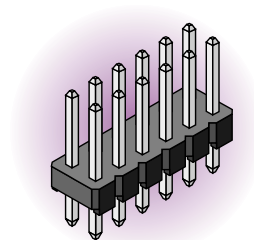

CRIMPFLEX® housings

HOUSING SERIES 4F xx

→ Mates with headers (tin or gold plated)
 ref. 16-17-111-xx-1
 ref. 16-17-141-xx-1

POLARIZATION	LOCKING SYSTEM	NUMBER OF ROWS	NUMBER
NO	NO	2	

Dimensions in mm