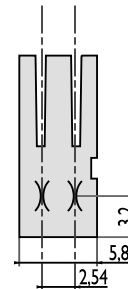

CRIMPFLEX® housings

HOUSING SERIES 4F xx

→ Mates with headers (tin or gold plated)
 ref. 16-17-111-xx-1
 ref. 16-17-141-xx-1

POLARIZATION	LOCKING SYSTEM	NUMBER OF ROWS	NUMBER
NO	NO	2	

Dimensions in mm