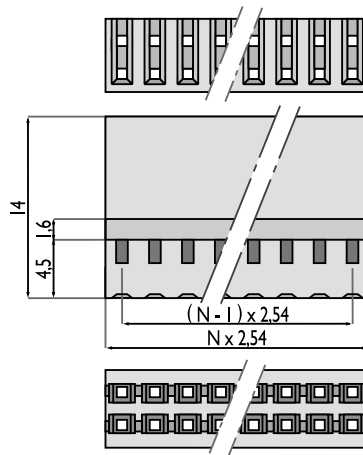

CRIMPFLEX® housings

HOUSING SERIES 4F xx

→ Mates with headers (tin or gold plated)
 ref. 16-17-111-xx-1
 ref. 16-17-141-xx-1

POLARIZATION	LOCKING SYSTEM	NUMBER OF ROWS	NUMBER
NO	NO	2	

Dimensions in mm