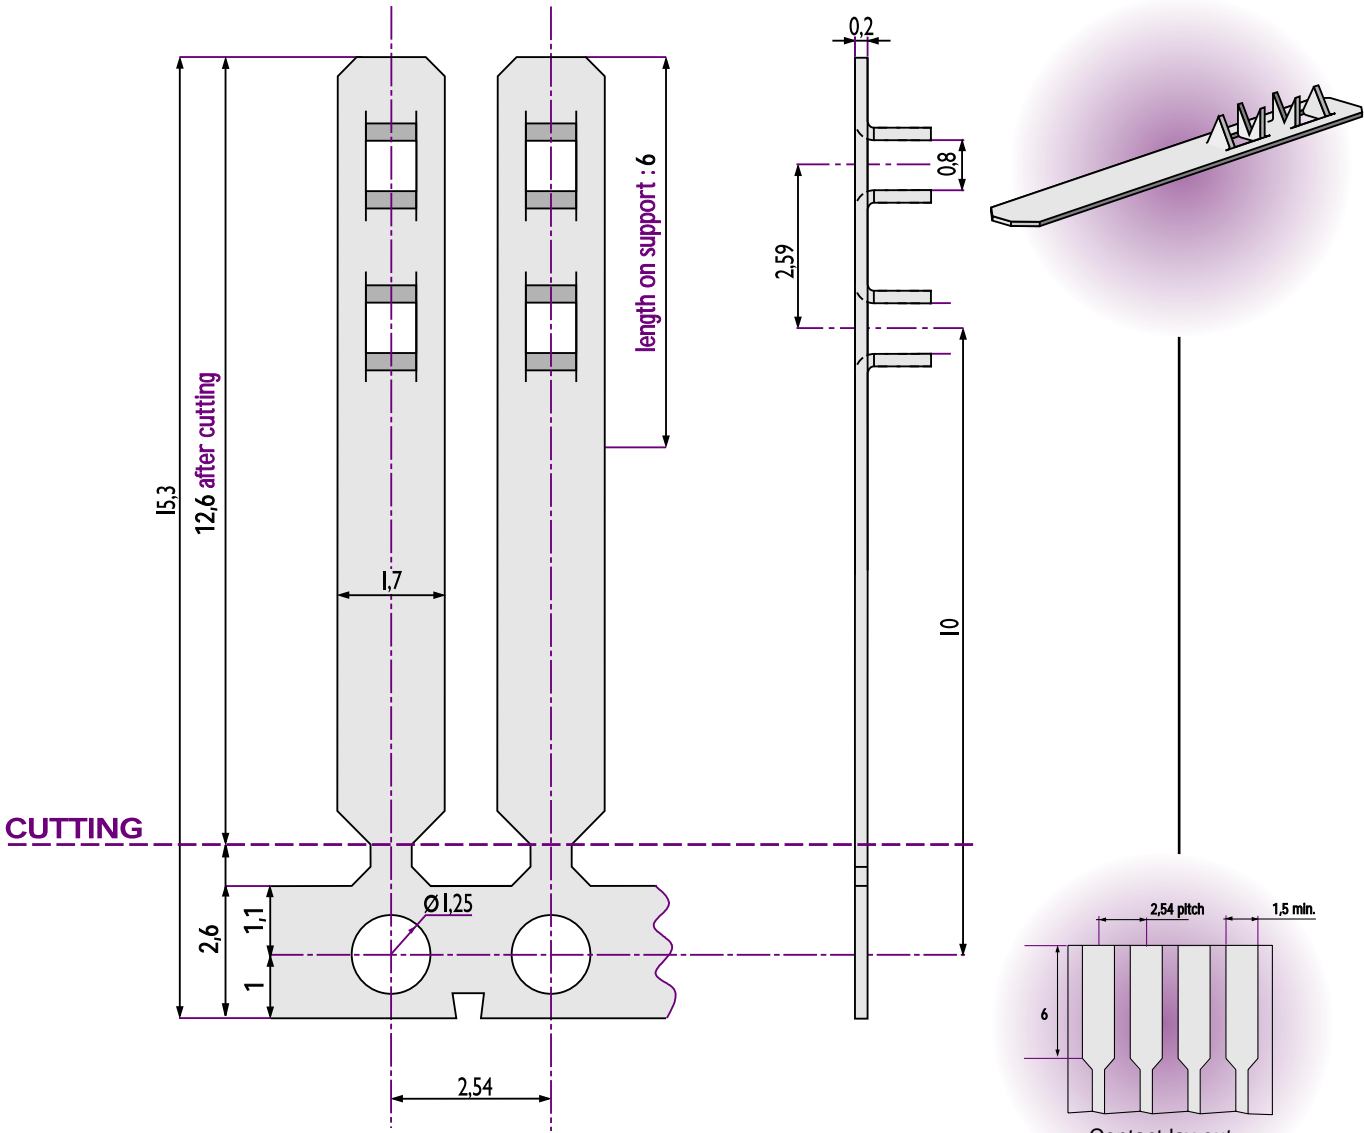

Male solder tabs

LONG MALE SOLDER TAB REF. 11612

- The long solder tab allows connection in screw terminal blocks.
- Used for connections to EL lamps.

Dimensions in mm

REF.	PLATING	REEL
11612-12	Tin plated	35 000 contacts
OTHER PLATINGS ON REQUEST		