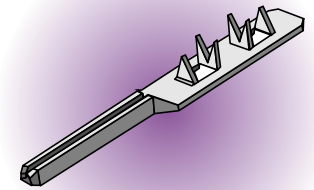

Male contacts

SHORT SQUARE MALE PIN REF. 13595

- This new square male pin allows for the cost effective mating to a female connector or header for use with 0.0025" square pins without the use of a housing.

Dimensions in mm

REF.	PLATING	REEL
13595-12	Tin plated	35 000 contacts
OTHER PLATINGS ON REQUEST		