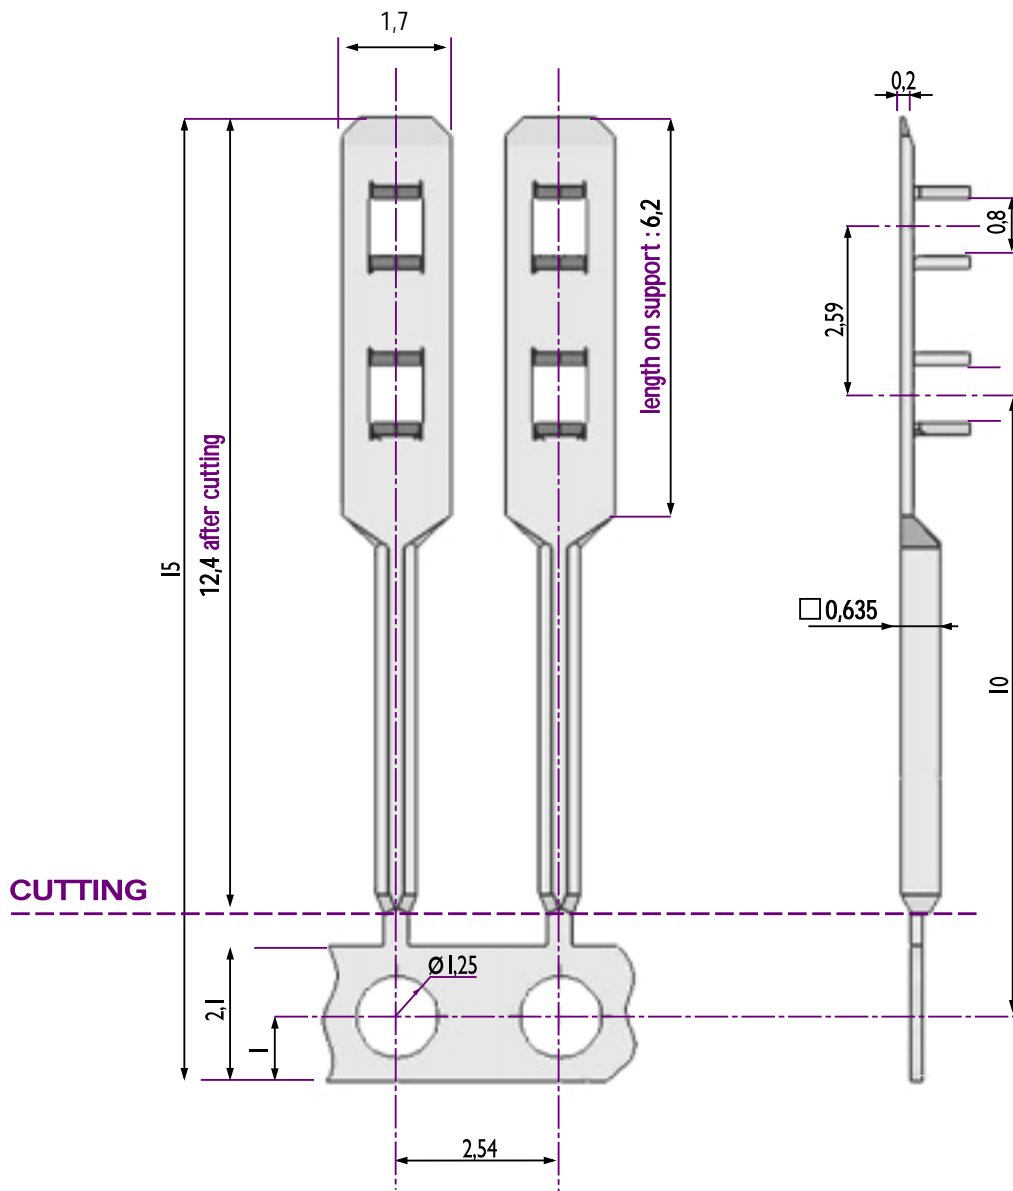

Male contacts

SHORT SQUARE MALE PIN REF. 13595

- This new square male pin allows for the cost effective mating to a female connector or header for use with 0.0025" square pins without the use of a housing.

Dimensions in mm

REF.	PLATING	REEL
13595-12	Tin plated	35 000 contacts
OTHER PLATINGS ON REQUEST		