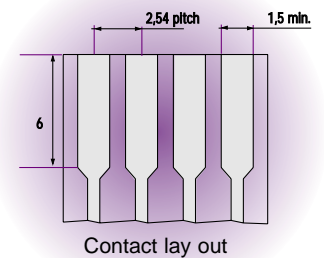

Male contacts

SHORT SQUARE MALE PIN REF. 13595

- This new square male pin allows for the cost effective mating to a female connector or header for use with 0.0025" square pins without the use of a housing.

Dimensions in mm

REF.	PLATING	REEL
13595-12	Tin plated	35 000 contacts
OTHER PLATINGS ON REQUEST		